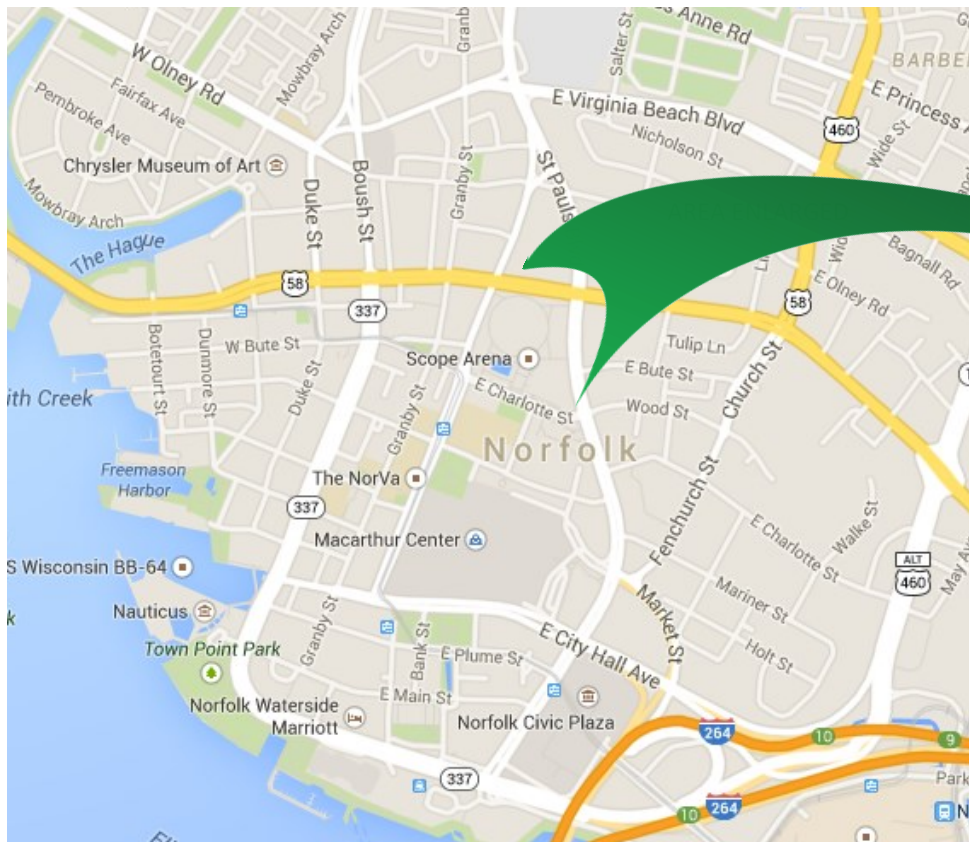

- Coaches should use the following directions to Scope Arena. This will ensure that your group parks at the correct location.

- Take I-64 to 264 West; EXIT 10 City Hall Ave.
- Turn right onto St. Paul's Blvd.
- Turn left onto Charlotte St.

Motor coach /Bus parking

- We will make every effort to ensure the parking process goes smoothly and with ease.
- Please follow arrival instructions on [Parking MAP](#) **based on the color of your parking passes**
 - **Purple** Parking Passes – Follow **purple arrows (on Parking Map)** for CURBSIDE PARKING (Monticello Ave & Charlotte St.)
- Virginia Arts Festival staff and Norfolk Police Officers will be on-site to give further parking instructions and answer your questions.
- The enclosed Parking Passes are to be **prominently displayed** in front coach windows with Official Group Name on each pass.
- Pre-performance entertainment begins on the Scope Plaza 3 hours prior to the Tattoo performance, so come early to ENJOY!

We look forward to seeing you at the show!

PARKING MAP
APRIL 24-27, 2025
Norfolk, Virginia

Virginia International Tattoo Parking Information
Please adhere to designated parking lots noted on your PARKING pass

BRAMBLETON LOT:
 Reserved for Tattoo Buses with Special Yellow Passes.

Reserved On Street Parking: for Tattoo Buses with Special Purple Pass