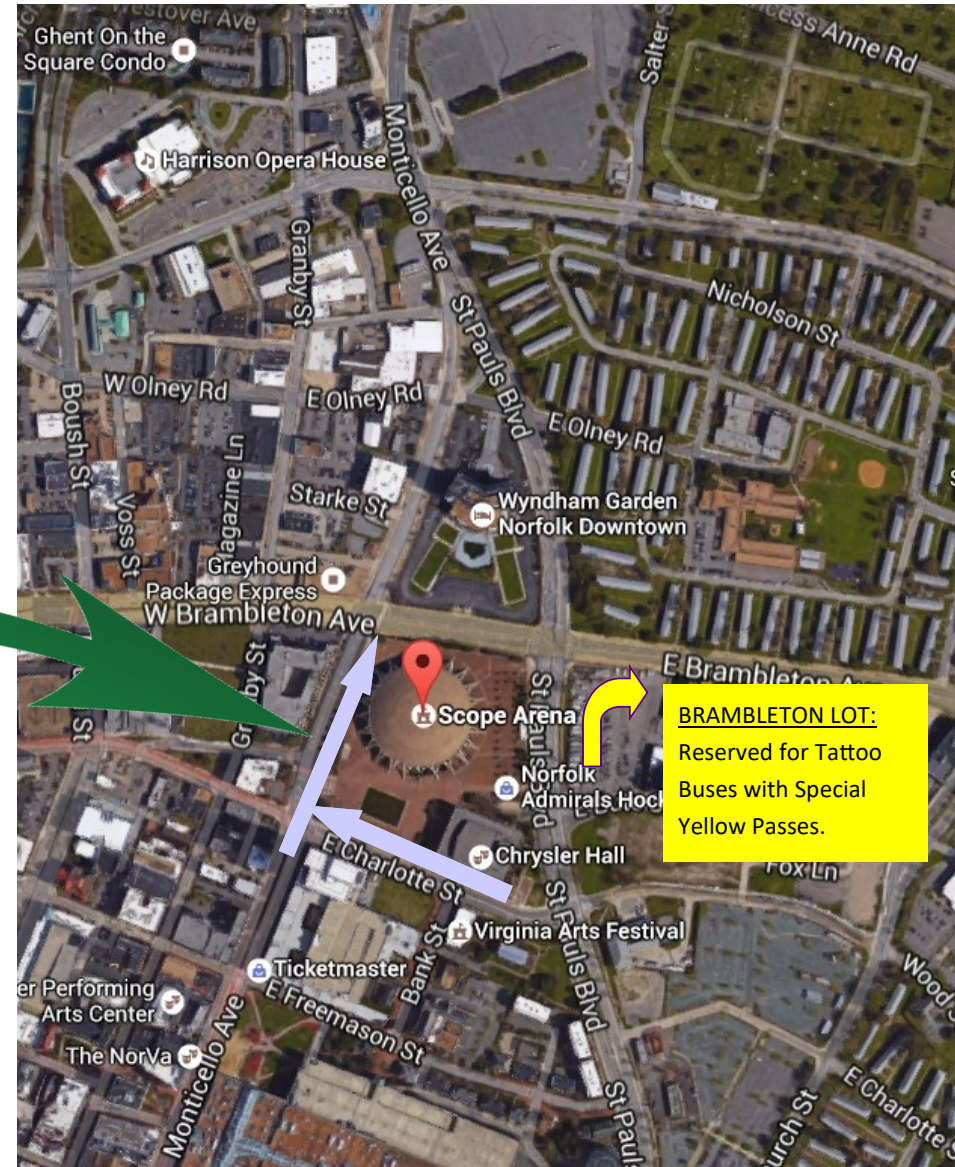

- Coaches should use the following directions to Scope Arena. This will ensure that your group parks at the correct location.

- Take I-64 to 264 West; EXIT 10 City Hall Ave.
- Turn right onto St. Paul's Blvd.
- Turn left onto Charlotte St.

Motor coach /Bus parking

- We will make every effort to ensure the parking process goes smoothly and with ease.
- Please follow arrival instructions on [Parking MAP](#) **based on the color of your parking passes**
 - **Purple** Parking Passes – Follow **purple arrows (on Parking Map)** for CURBSIDE PARKING (Monticello Ave & Charlotte St.)
- Virginia Arts Festival staff and Norfolk Police Officers will be on-site to give further parking instructions and answer your questions.
- The enclosed Parking Passes are to be **prominently displayed** in front coach windows with Official Group Name on each pass.
- Pre-performance entertainment begins on the Scope Plaza 3 hours prior to the Tattoo performance, so come early to ENJOY!

We look forward to seeing you at the show!

PARKING MAP
APRIL 24-27, 2025
Norfolk, Virginia

Virginia International Tattoo Parking Information
Please adhere to designated parking lots noted on your PARKING pass

BRAMBLETON LOT:
 Reserved for Tattoo Buses with Special Yellow Passes.

Reserved On Street Parking: for Tattoo Buses with Special Purple Pass